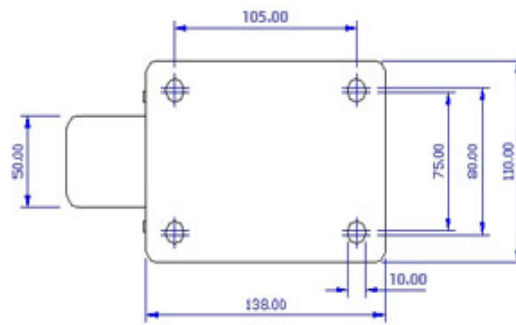

FRONT VIEW

TOP VIEW

ALL DIMENSIONS ARE IN "mm"

SAB-42S-ME