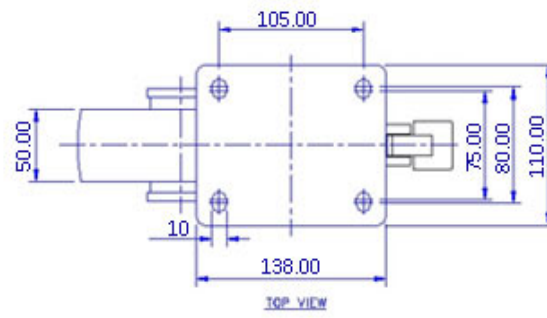

FRONT VIEW

TOP VIEW

ALL DIMENSIONS ARE IN "mm"

GHKE-SPR-82S-ME-WFB