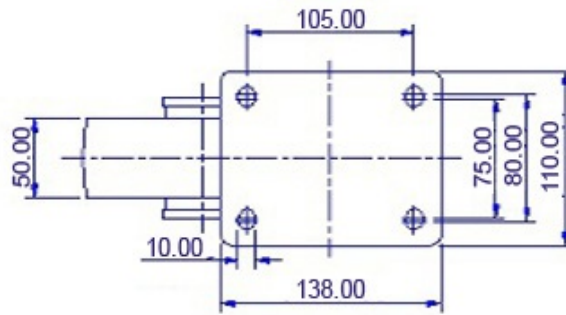

FRONT VIEW

TOP VIEW

ALL DIMENSIONS ARE IN "mm"

GHKE-SPR-82S-ME