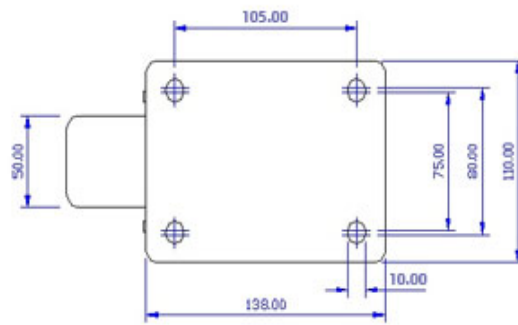

FRONT VIEW

TOP VIEW

ALL DIMENSIONS ARE IN "mm"

SAB-82S-SAS