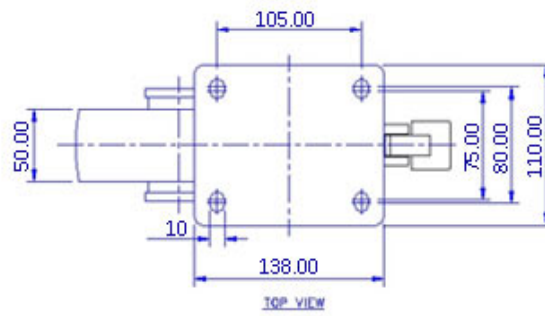

FRONT VIEW

TOP VIEW

ALL DIMENSIONS ARE IN "mm"

GHKE-SPR-52S-ME-WFB