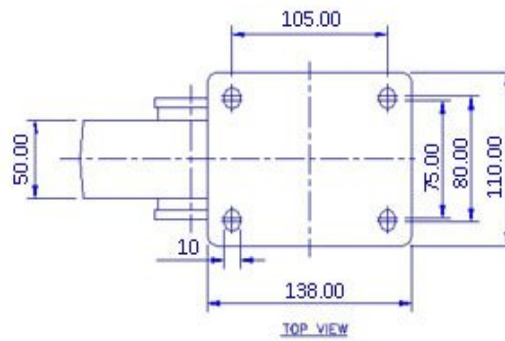

FRONT VIEW

TOP VIEW

ALL DIMENSIONS ARE IN "mm"

GHKE-SPR-42R-ME