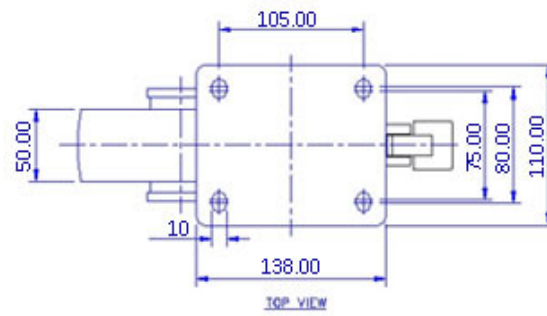

FRONT VIEW

TOP VIEW

ALL DIMENSIONS ARE IN "mm"

GHKE-SPR-42S-ME-WFB