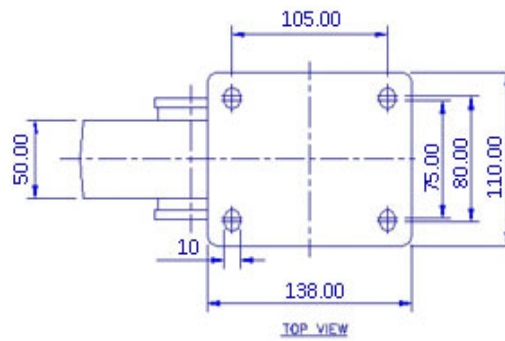

FRONT VIEW

TOP VIEW

ALL DIMENSIONS ARE IN "mm"

GHKE-SPR-82R-SAS