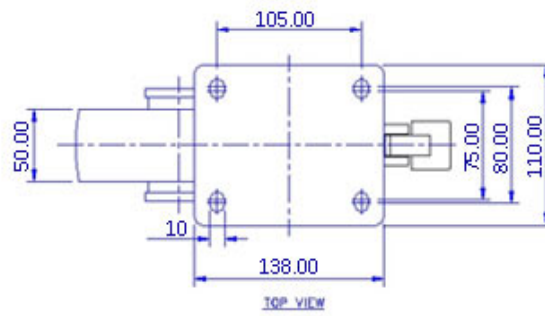

FRONT VIEW

TOP VIEW

ALL DIMENSIONS ARE IN "mm"

GHKE-SPR-82S-SAS-WFB