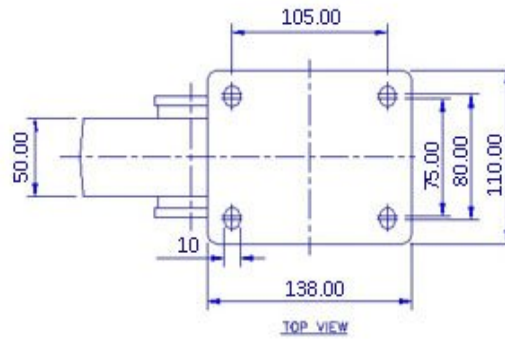

FRONT VIEW

TOP VIEW

ALL DIMENSIONS ARE IN "mm"

GHKE-SPR-62S-SAS