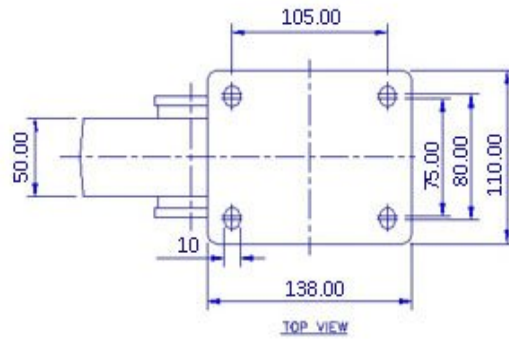

FRONT VIEW

TOP VIEW

ALL DIMENSIONS ARE IN "mm"

GGSE-SPR-62R-SJS