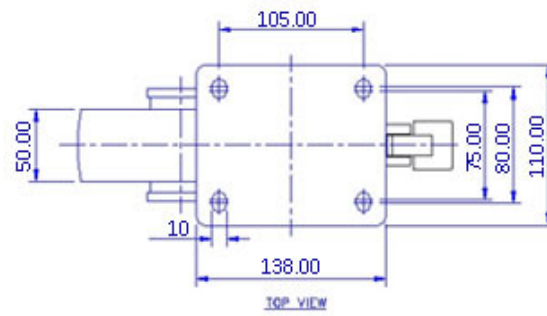

FRONT VIEW

TOP VIEW

ALL DIMENSIONS ARE IN "mm"

GGSE-SPR-82S-SJS-WFB