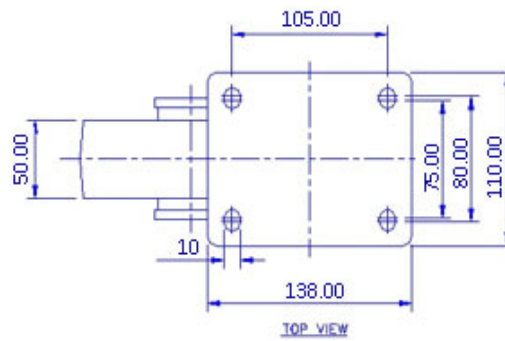

FRONT VIEW

TOP VIEW

ALL DIMENSIONS ARE IN "mm"

GGSE-SPR-82R-SJS