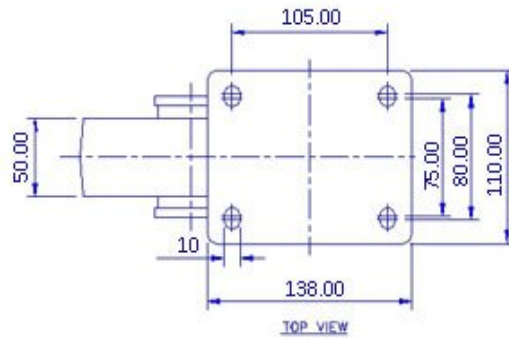

FRONT VIEW

TOP VIEW

ALL DIMENSIONS ARE IN "mm"

GGSE-SPR-42R-SJS