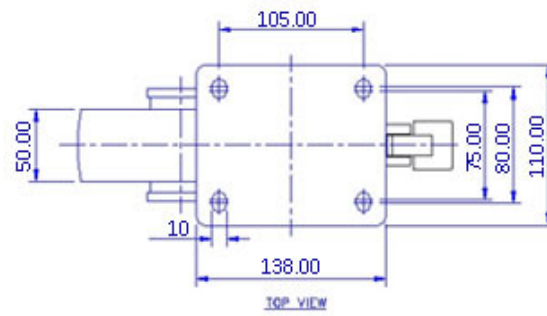

FRONT VIEW

TOP VIEW

ALL DIMENSIONS ARE IN "mm"

GGSE-SPR-42S-ME-WFB