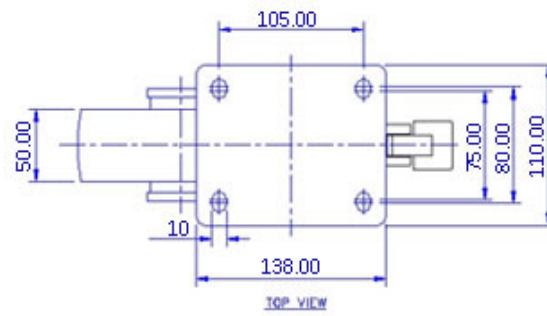

FRONT VIEW

TOP VIEW

ALL DIMENSIONS ARE IN "mm"

GGSE-SPR-52S-SAS-WFB