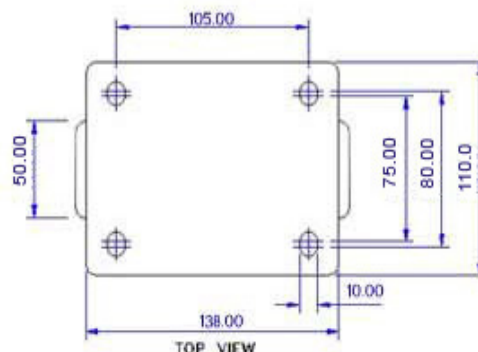

FRONT VIEW

TOP VIEW

ALL DIMENSIONS ARE IN "mm"

GGSE-62R-SEB