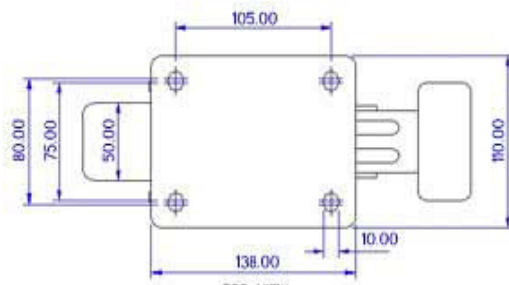

FRONT VIEW

TOP VIEW

ALL DIMENSIONS ARE IN "mm"

GGSE-62S-SEB-TL