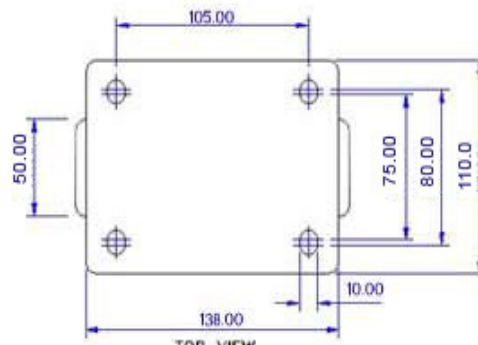

FRONT VIEW

TOP VIEW

ALL DIMENSIONS ARE IN "mm"

GGSE-52R-SEB