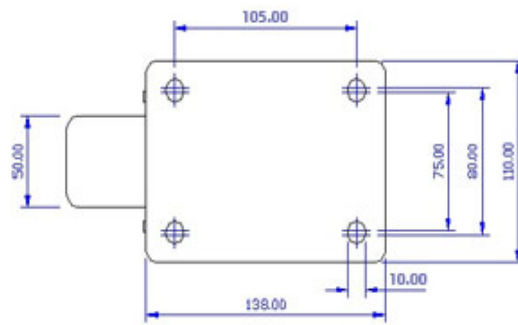

FRONT VIEW

TOP VIEW

ALL DIMENSIONS ARE IN "mm"

GGSE-52S-SEB