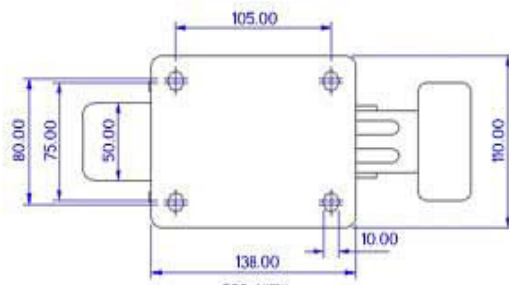

FRONT VIEW

TOP VIEW

ALL DIMENSIONS ARE IN "mm"

GGSE-42S-SEB-TL