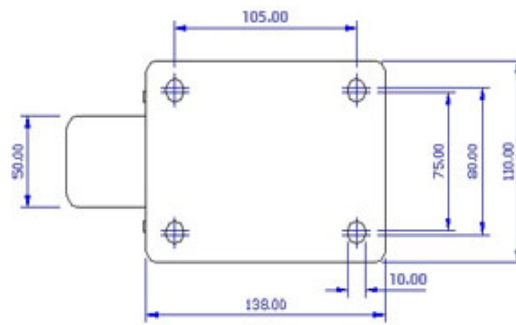

FRONT VIEW

TOP VIEW

ALL DIMENSIONS ARE IN "mm"

GGSE-82S-SJS