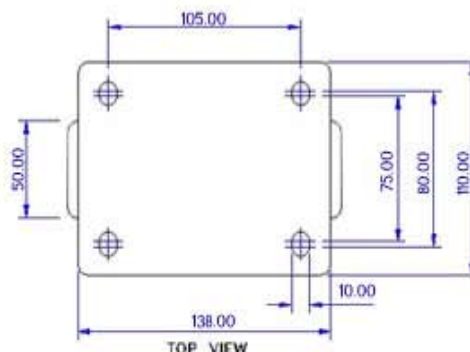

FRONT VIEW

TOP VIEW

ALL DIMENSIONS ARE IN "mm"

GGSE-62R-SJS