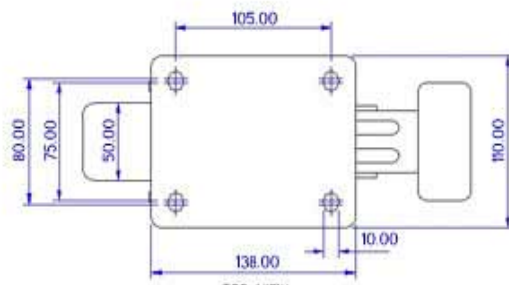

FRONT VIEW

TOP VIEW

ALL DIMENSIONS ARE IN "mm"

GGSE-62S-SJS-TL