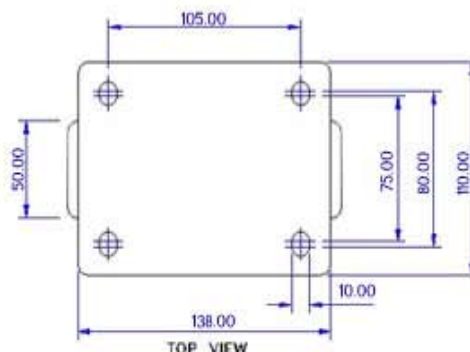

FRONT VIEW

TOP VIEW

ALL DIMENSIONS ARE IN "mm"

GGSE-42R-SJS