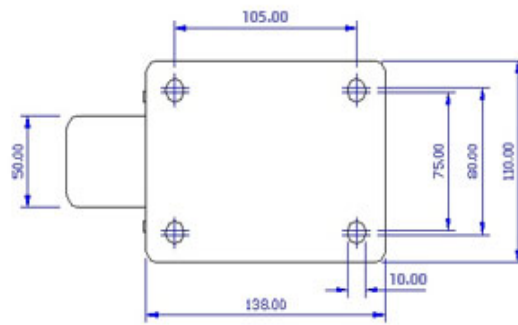

FRONT VIEW

TOP VIEW

ALL DIMENSIONS ARE IN "mm"

GGSE-42S-SJS