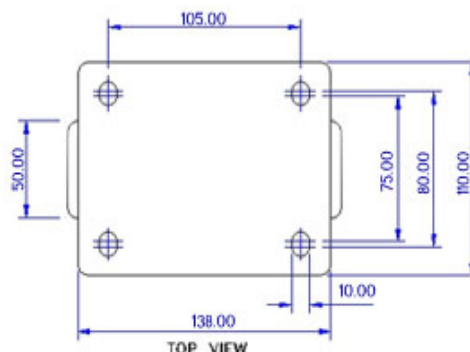

FRONT VIEW

TOP VIEW

ALL DIMENSIONS ARE IN "mm"

GGSE-82R-ME