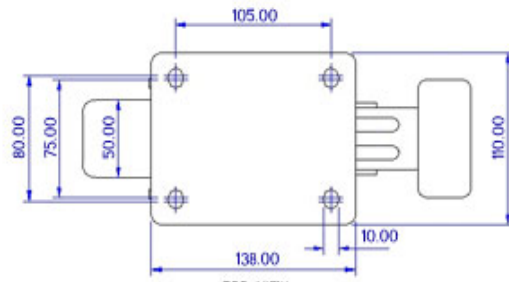

FRONT VIEW

TOP VIEW

ALL DIMENSIONS ARE IN "mm"

GGSE-62S-ME-TL