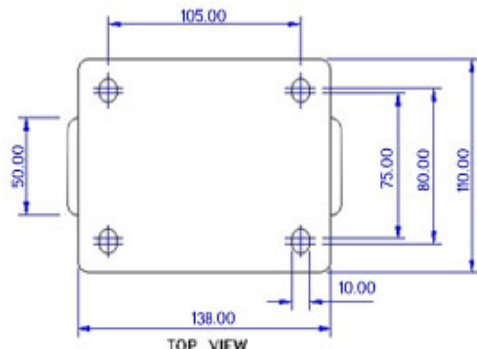

FRONT VIEW

TOP VIEW

ALL DIMENSIONS ARE IN "mm"

GGSE-52R-ME