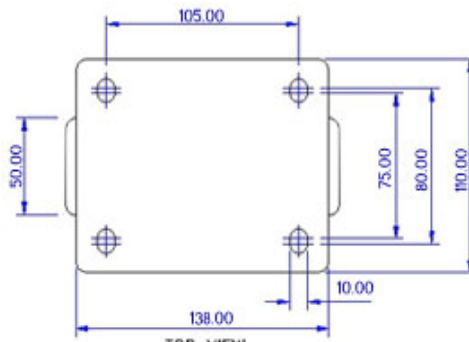

FRONT VIEW

TOP VIEW

ALL DIMENSIONS ARE IN "mm"

GGSE-82R-SAS