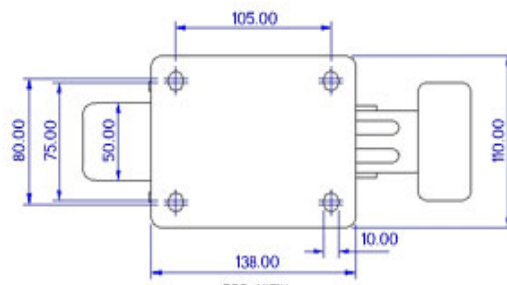

FRONT VIEW

TOP VIEW

ALL DIMENSIONS ARE IN "mm"

GGSE-82S-SAS-TL