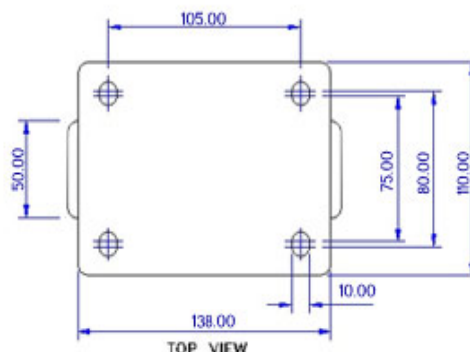

FRONT VIEW

TOP VIEW

ALL DIMENSIONS ARE IN "mm"

GGSE-62R-SAS