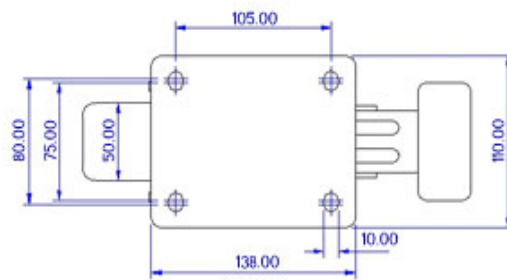

FRONT VIEW

TOP VIEW

ALL DIMENSIONS ARE IN "mm"

GGSE-52S-SAS-TL