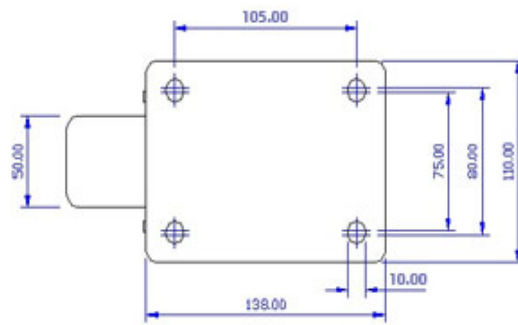

FRONT VIEW

TOP VIEW

ALL DIMENSIONS ARE IN "mm"

GGSE-52S-SAS