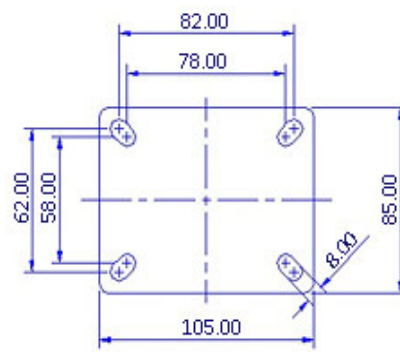

FRONT VIEW

TOP VIEW

ALL DIMENSIONS ARE IN "mm"

BHS-312R-RNY