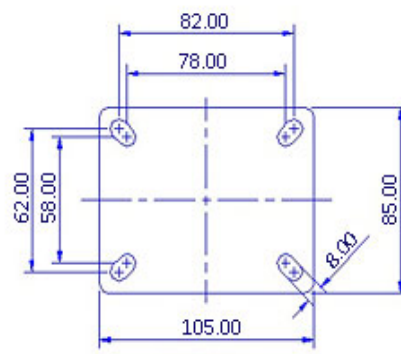

FRONT VIEW

TOP VIEW

ALL DIMENSIONS ARE IN "mm"

BHS-412R-NY