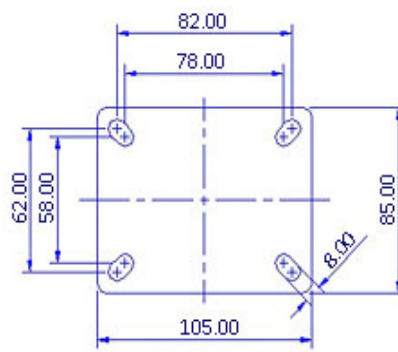

FRONT VIEW

TOP VIEW

ALL DIMENSIONS ARE IN "mm"

BHS-412R-PNY