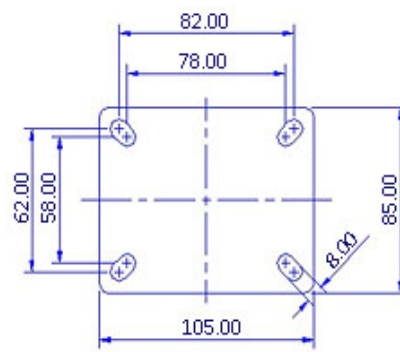

FRONT VIEW

TOP VIEW

ALL DIMENSIONS ARE IN "mm"

BHS-412R-PNY