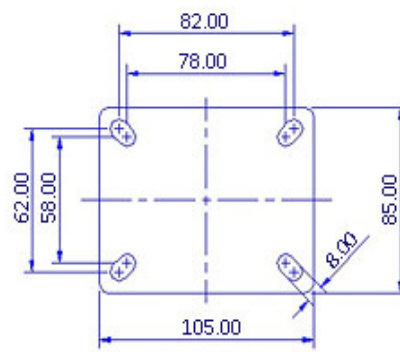

FRONT VIEW

TOP VIEW

ALL DIMENSIONS ARE IN "mm"

BHS-312R-PNY