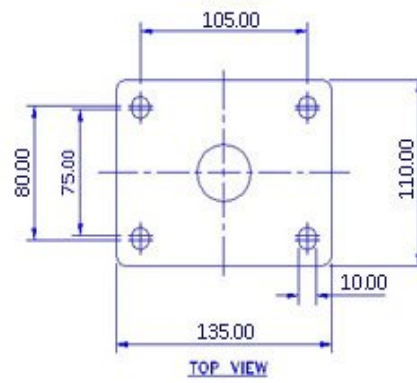

FRONT VIEW

TOP VIEW

ALL DIMENSIONS ARE IN "mm"

BDS-615-NY-TL