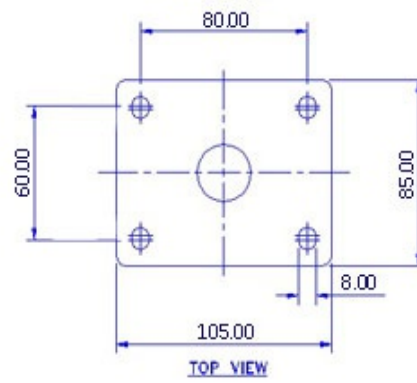

FRONT VIEW

TOP VIEW

ALL DIMENSIONS ARE IN "mm"

BDS-515-NY-TL