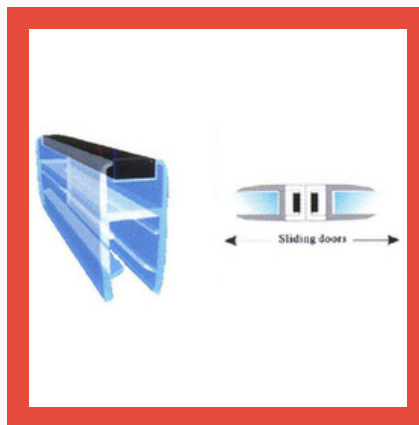

135 Degree Magnetic Door Seal